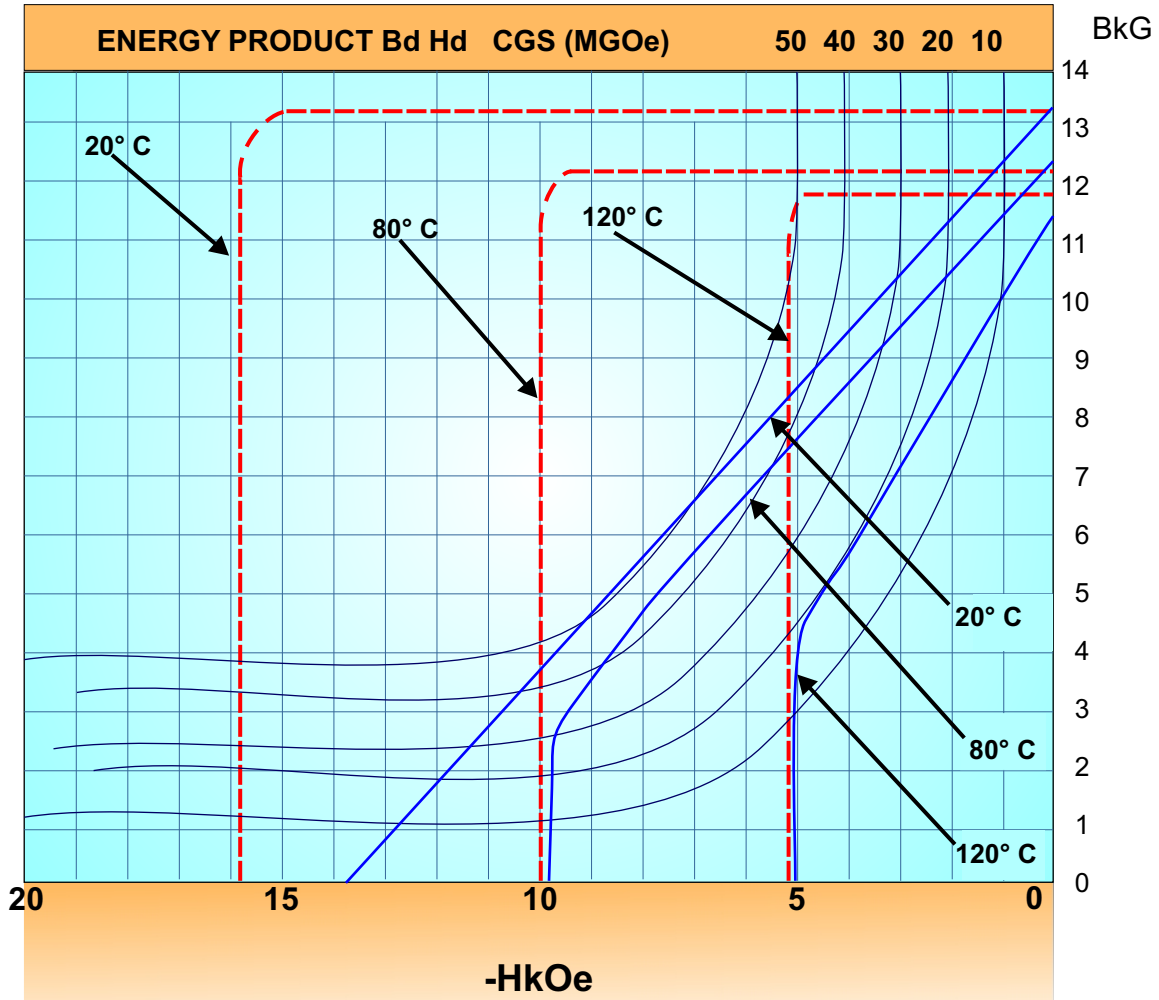

Demagnetization Curve

Neo 32 UH

Demagnetization Curve

Neo 42 M

ENEFLUX ARMTEK MAGNETICS, INC.
magnets for industry

Demagnetization Curve

Neo 40 SH

700 Hicksville Road • ENECON Center Suite 110 • Bethpage, New York 11714
Toll Free: 877-ENEFLUX • Phone: 516.576.3434 • Fax: 516.349.5522
Website: www.eamagnetics.com • Email: info@eamagnetics.com