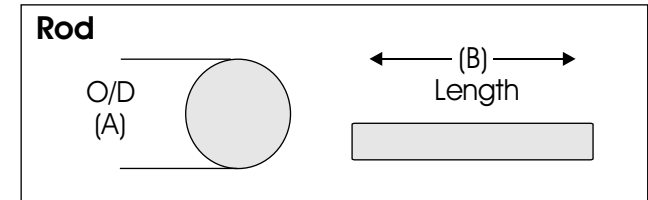

ENEFLUX ARMTEK MAGNETICS, INC.
magnets for industry

Alnico-8 Magnetic Rods

Alnico-8 Rods								
EAM Part No.	Outer Diameter (A)	Length (B)	MGOe	Grade	Max Operating Temp. (C)	Finish	Machineable?	Impact Resistance
SM-0066	0.125	0.250	5.5	8	550°C	Ground	No	Moderate
SM-9831	0.125	0.500	5.5	8	550°C	Ground	No	Moderate
CA-0217	0.157	0.787	5.5	8	550°C	Ground	No	Moderate
SM-0110	0.250	0.250	5.5	8	550°C	Ground	No	Moderate
CA-0373	0.250	0.500	5.5	8	550°C	Ground	No	Moderate

700 Hicksville Road • ENECON Center Suite 110 • Bethpage, New York 11714
Toll Free: 877-ENEFLUX • Phone: 516.576.3434 • Fax: 516.349.5522
Website: www.eamagnetics.com • Email: info@eamagnetics.com