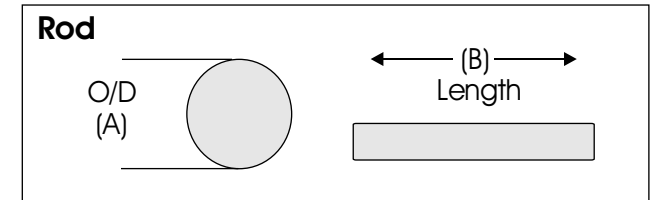

ENEFLUX ARMTEK MAGNETICS, INC.
magnets for industry

Alnico-5 Magnetic Rods

Alnico-5 Rods

EAM Part No.	Outer Diameter (A)	Length (B)	MGOe	Grade	Max Operating Temp. (C)	Finish	Machineable?	Impact Resistance
CA-0355	0.062	0.500	5	5	550°C	Ground	No	Moderate
CA-0275	0.080	0.500	5	5	550°C	Ground	No	Moderate
CA-0274	0.100	0.500	5	5	550°C	Ground	No	Moderate
CA-0160	0.125	0.500	5	5	550°C	Ground	No	Moderate
CA-0044	0.125	1.000	5	5	550°C	Ground	No	Moderate
CA-0371	0.125	1.725	5	5	550°C	Ground	No	Moderate
CA-0174	0.157	0.787	5	5	550°C	Ground	No	Moderate
CA-0156	0.187	1.000	5	5	550°C	Ground	No	Moderate
CA-0422	0.187	1.625	5	5	550°C	Ground	No	Moderate
CA-0376	0.190	0.625	5	5	550°C	Ground	No	Moderate
CA-0344	0.236	0.984	5	5	550°C	Ground	No	Moderate
CA-0159	0.250	1.000	5	5	550°C	Ground	No	Moderate
CA-0218	0.250	1.250	5	5	550°C	Ground	No	Moderate
CA-0216	0.250	3.250	5	5	550°C	Ground	No	Moderate
CA-0182	0.312	1.000	5	5	550°C	Ground	No	Moderate
CA-0208	0.312	1.500	5	5	550°C	Ground	No	Moderate
CA-0294	0.375	1.250	5	5	550°C	Ground	No	Moderate
CA-0165	0.375	4.000	5	5	550°C	Ground	No	Moderate
CA-0348	0.500	2.000	5	5	550°C	Ground	No	Moderate
CA-0051	0.750	5.750	5	5	550°C	Ground	No	Moderate

700 Hicksville Road • ENECON Center Suite 110 • Bethpage, New York 11714
Toll Free: 877-ENEFLUX • Phone: 516.576.3434 • Fax: 516.349.5522
Website: www.eamagnetics.com • Email: info@eamagnetics.com