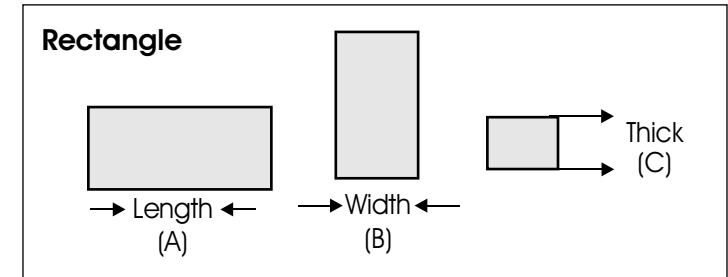

Alnico-5 Rectangular Magnets

Standard Alnico-5 Rectangular Magnets

EAM Part No.	Length (A)	Width (B)	Thickness (C)	MGOe	Grade	Max Operating Temp. (C)	Finish	Machineable?	Impact Resistance
SM-0100	0.500	0.062	0.062	5	5	550°C	Ground	Ground	Moderate
SM-0104	0.750	0.125	0.125	5	5	550°C	Ground	Ground	Moderate
SM-0109	1.000	0.187	0.187	5	5	550°C	Ground	Ground	Moderate
CA-0036	0.800	0.250	0.250	5	5	550°C	Ground	Ground	Moderate
SM-0103	1.000	0.250	0.250	5	5	550°C	Ground	Ground	Moderate